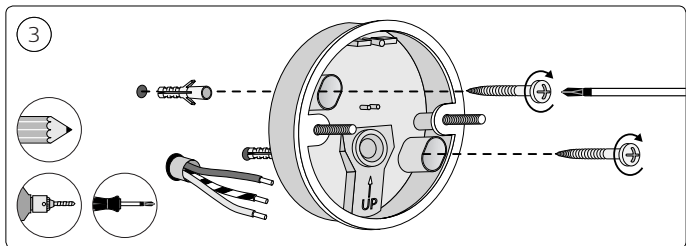

IPX4

E27

MAX. 60 W

Signify  
I.B.R.S. / C.C.R.I. Numéro 10461  
5600 VB Eindhoven,  
the Netherlands  
☎00800-74454775

© 2021 Signify Holding  
All rights reserved

[www.philips.com/lighting](http://www.philips.com/lighting)