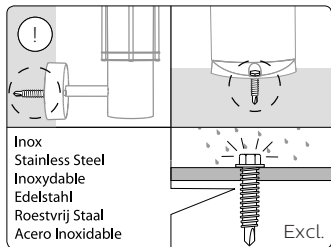

IPX4

E27

MAX. 60 W

Signify  
I.B.R.S. / C.C.R.I. Numéro 10461  
5600 VB Eindhoven,  
the Netherlands  
☎00800-74454775

© 2021 Signify Holding  
All rights reserved

[www.philips.com/lighting](http://www.philips.com/lighting)