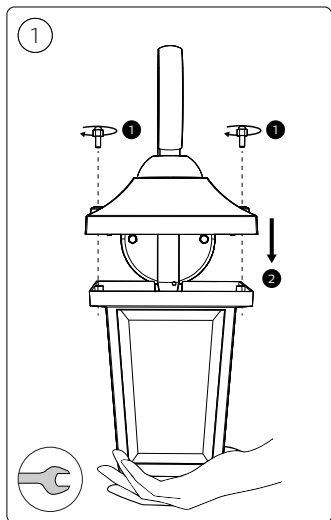

IPX4

E27

MAX. 60 W

Signify  
I.B.R.S. / C.C.R.I. Numéro 10461  
5600 VB Eindhoven,  
the Netherlands  
☎00800-74454775

© 2021 Signify Holding  
All rights reserved

[www.philips.com/lighting](http://www.philips.com/lighting)