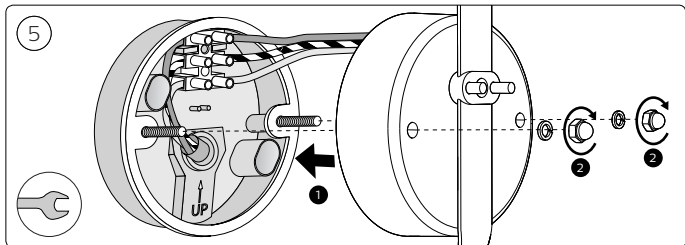

IPX4

E27

MAX. 60 W

Signify  
I.B.R.S. / C.C.R.I. Numéro 10461  
5600 VB Eindhoven,  
the Netherlands  
☎00800-74454775

© 2021 Signify Holding  
All rights reserved

[www.philips.com/lighting](http://www.philips.com/lighting)