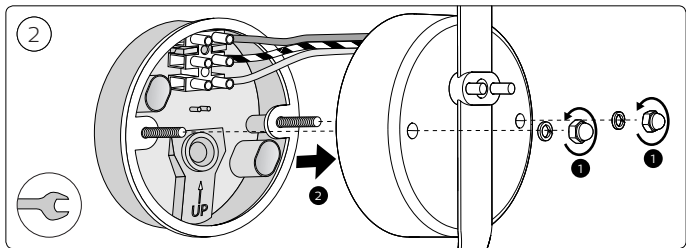

IPX4

E27

MAX. 60 W

Signify  
I.B.R.S. / C.C.R.I. Numéro 10461  
5600 VB Eindhoven,  
the Netherlands  
☎00800-74454775

© 2021 Signify Holding  
All rights reserved

[www.philips.com/lighting](http://www.philips.com/lighting)