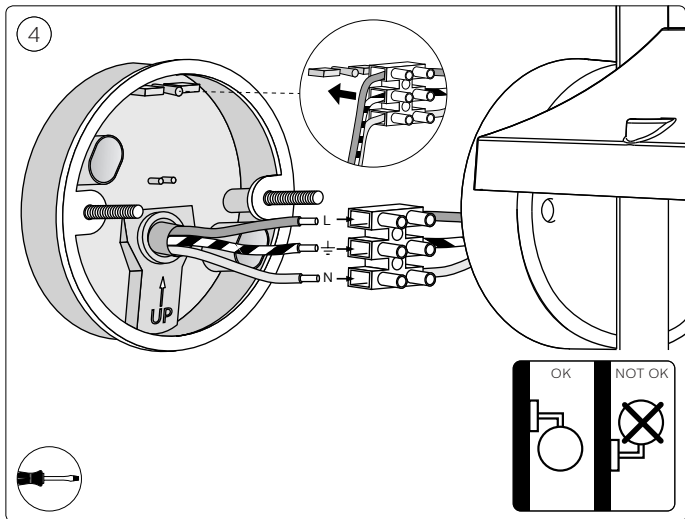

IPX4

E27

MAX. 60 W

Signify  
I.B.R.S. / C.C.R.I. Numéro 10461  
5600 VB Eindhoven,  
the Netherlands  
☎00800-74454775

© 2021 Signify Holding  
All rights reserved

[www.philips.com/lighting](http://www.philips.com/lighting)