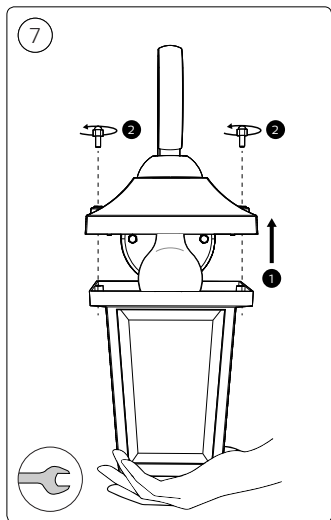

IPX4

E27

MAX. 60 W

Signify  
I.B.R.S. / C.C.R.I. Numéro 10461  
5600 VB Eindhoven,  
the Netherlands  
☎00800-74454775

© 2021 Signify Holding  
All rights reserved

[www.philips.com/lighting](http://www.philips.com/lighting)