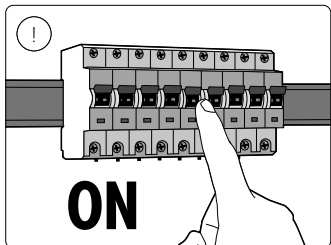

IPX4

E27

MAX. 60 W

Signify  
I.B.R.S. / C.C.R.I. Numéro 10461  
5600 VB Eindhoven,  
the Netherlands  
☎00800-74454775

© 2021 Signify Holding  
All rights reserved

[www.philips.com/lighting](http://www.philips.com/lighting)