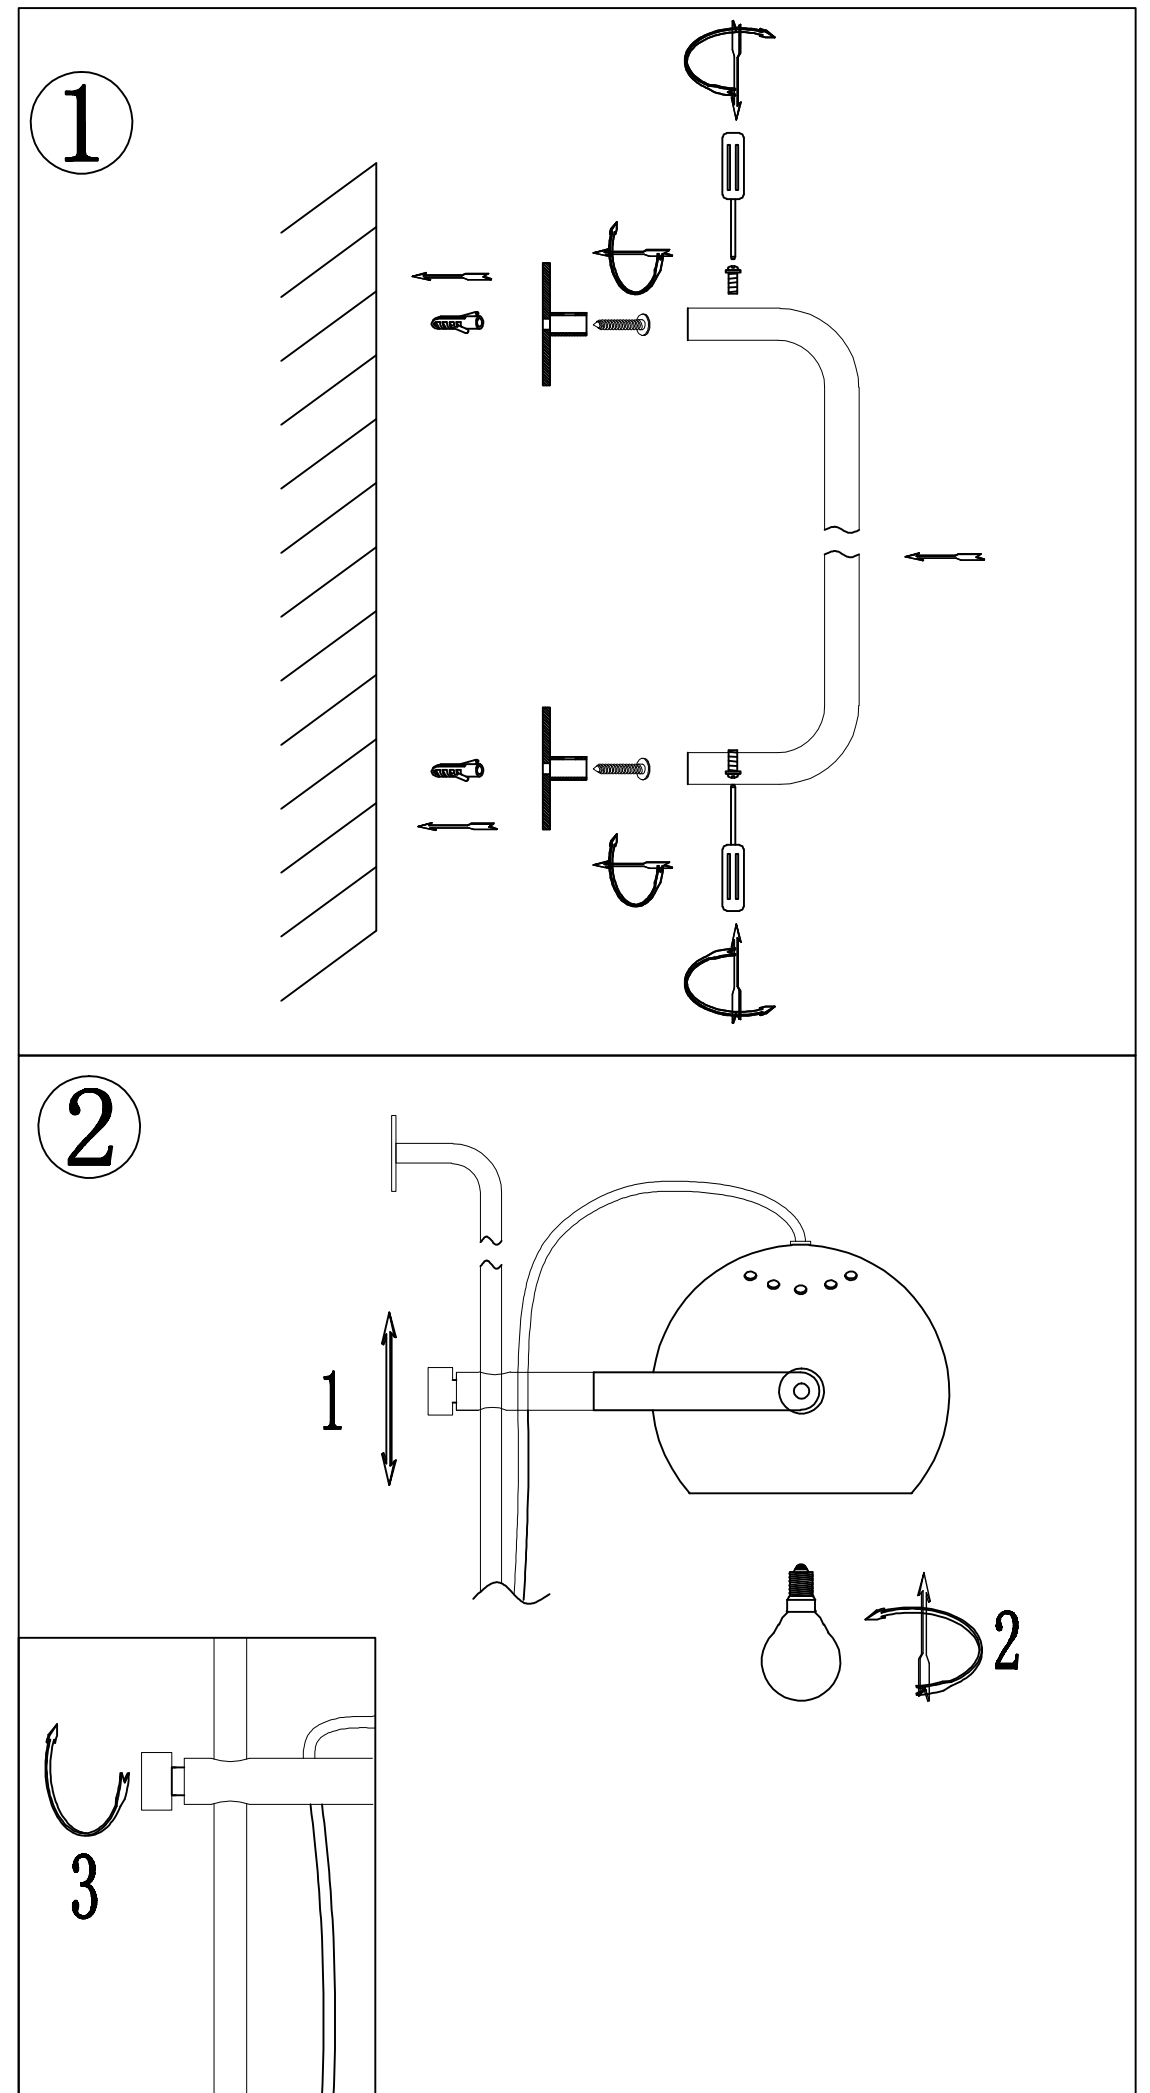

INSTRUCTION MANUAL

Model: D.C væglampe \varnothing 18cm

halo
design

COPENHAGEN

INSTRUCTION MANUAL

1 Follow the instruction sketch.

2 Make sure power is OFF on the outlet, before beginning the installation.

3 Insert the light bulb.

4 Go through point 1 to 2 before connecting the lamp to the power.

230V .E27 . MAX 40W