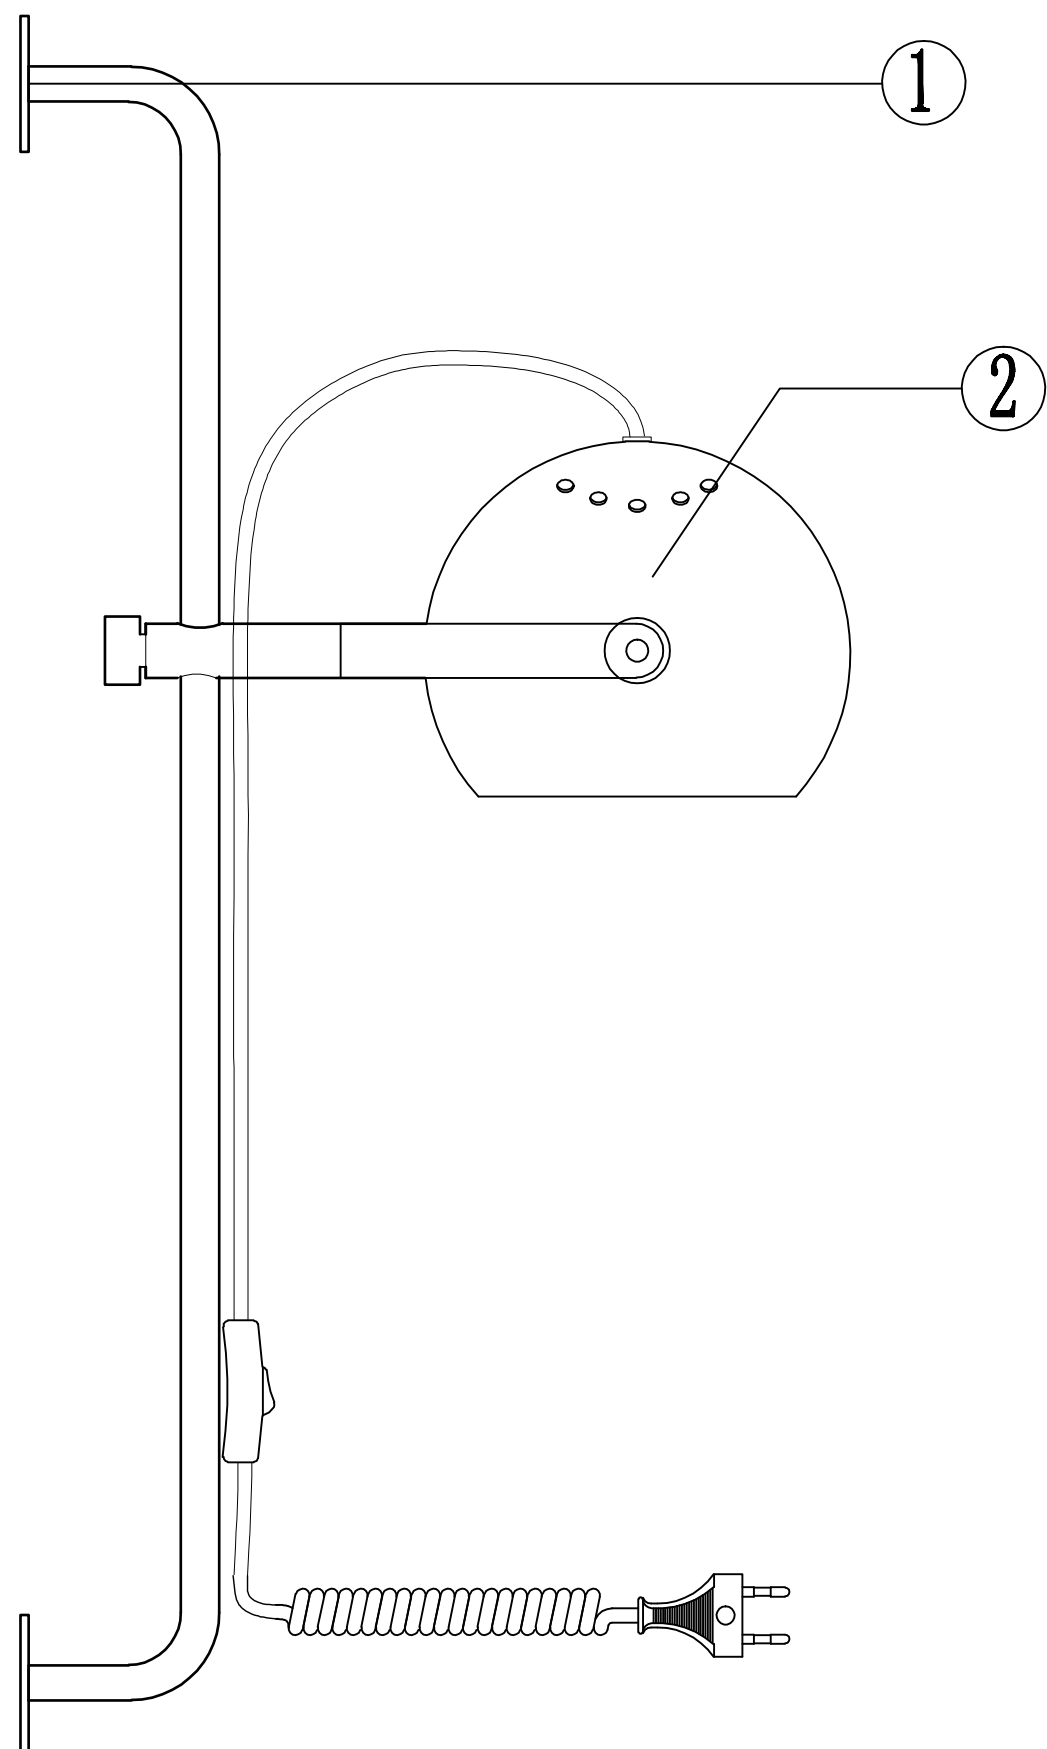

INSTRUCTION MANUAL

Model: D.C væglampe \varnothing 18cm

halo
design

COPENHAGEN

INSTRUCTION MANUAL

1 Follow the instruction sketch.

2 Make sure power is OFF on the outlet, before beginning the installation.

3 Insert the light bulb.

4 Go through point 1 to 2 before connecting the lamp to the power.

230V .E27 . MAX 40W