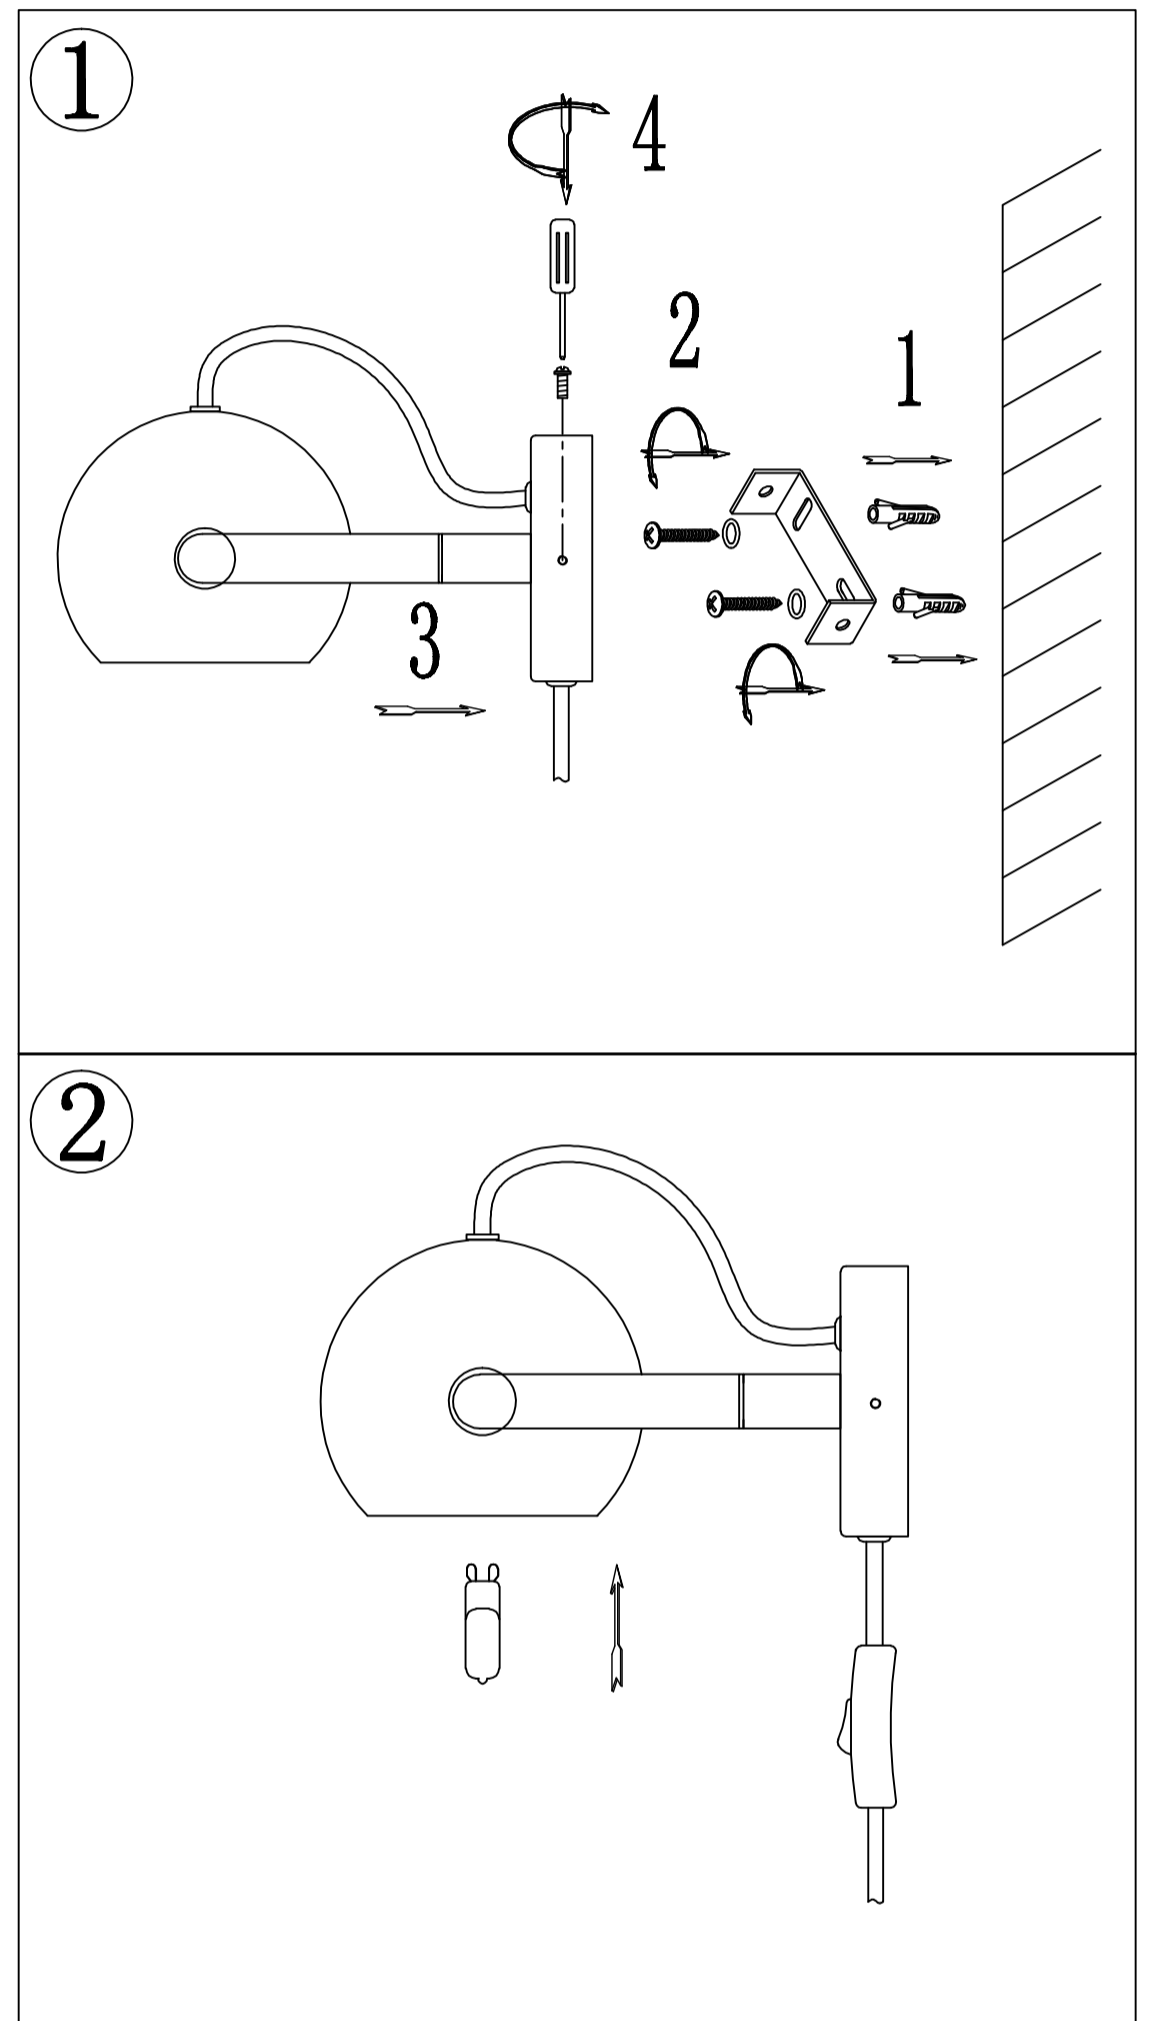

# INSTRUCTION MANUAL

Model: D.C væglampe  $\varnothing$ 12cm

halo  
design

COPENHAGEN

# INSTRUCTION MANUAL

**1** Follow the instruction sketch.

**2** Make sure power is OFF on the outlet, before beginning the installation.

**3** Insert the light bulb.

**4** Go through point 1 to 2 before connecting the lamp to the power.

230V .G9 . MAX LED 10W      0.5m