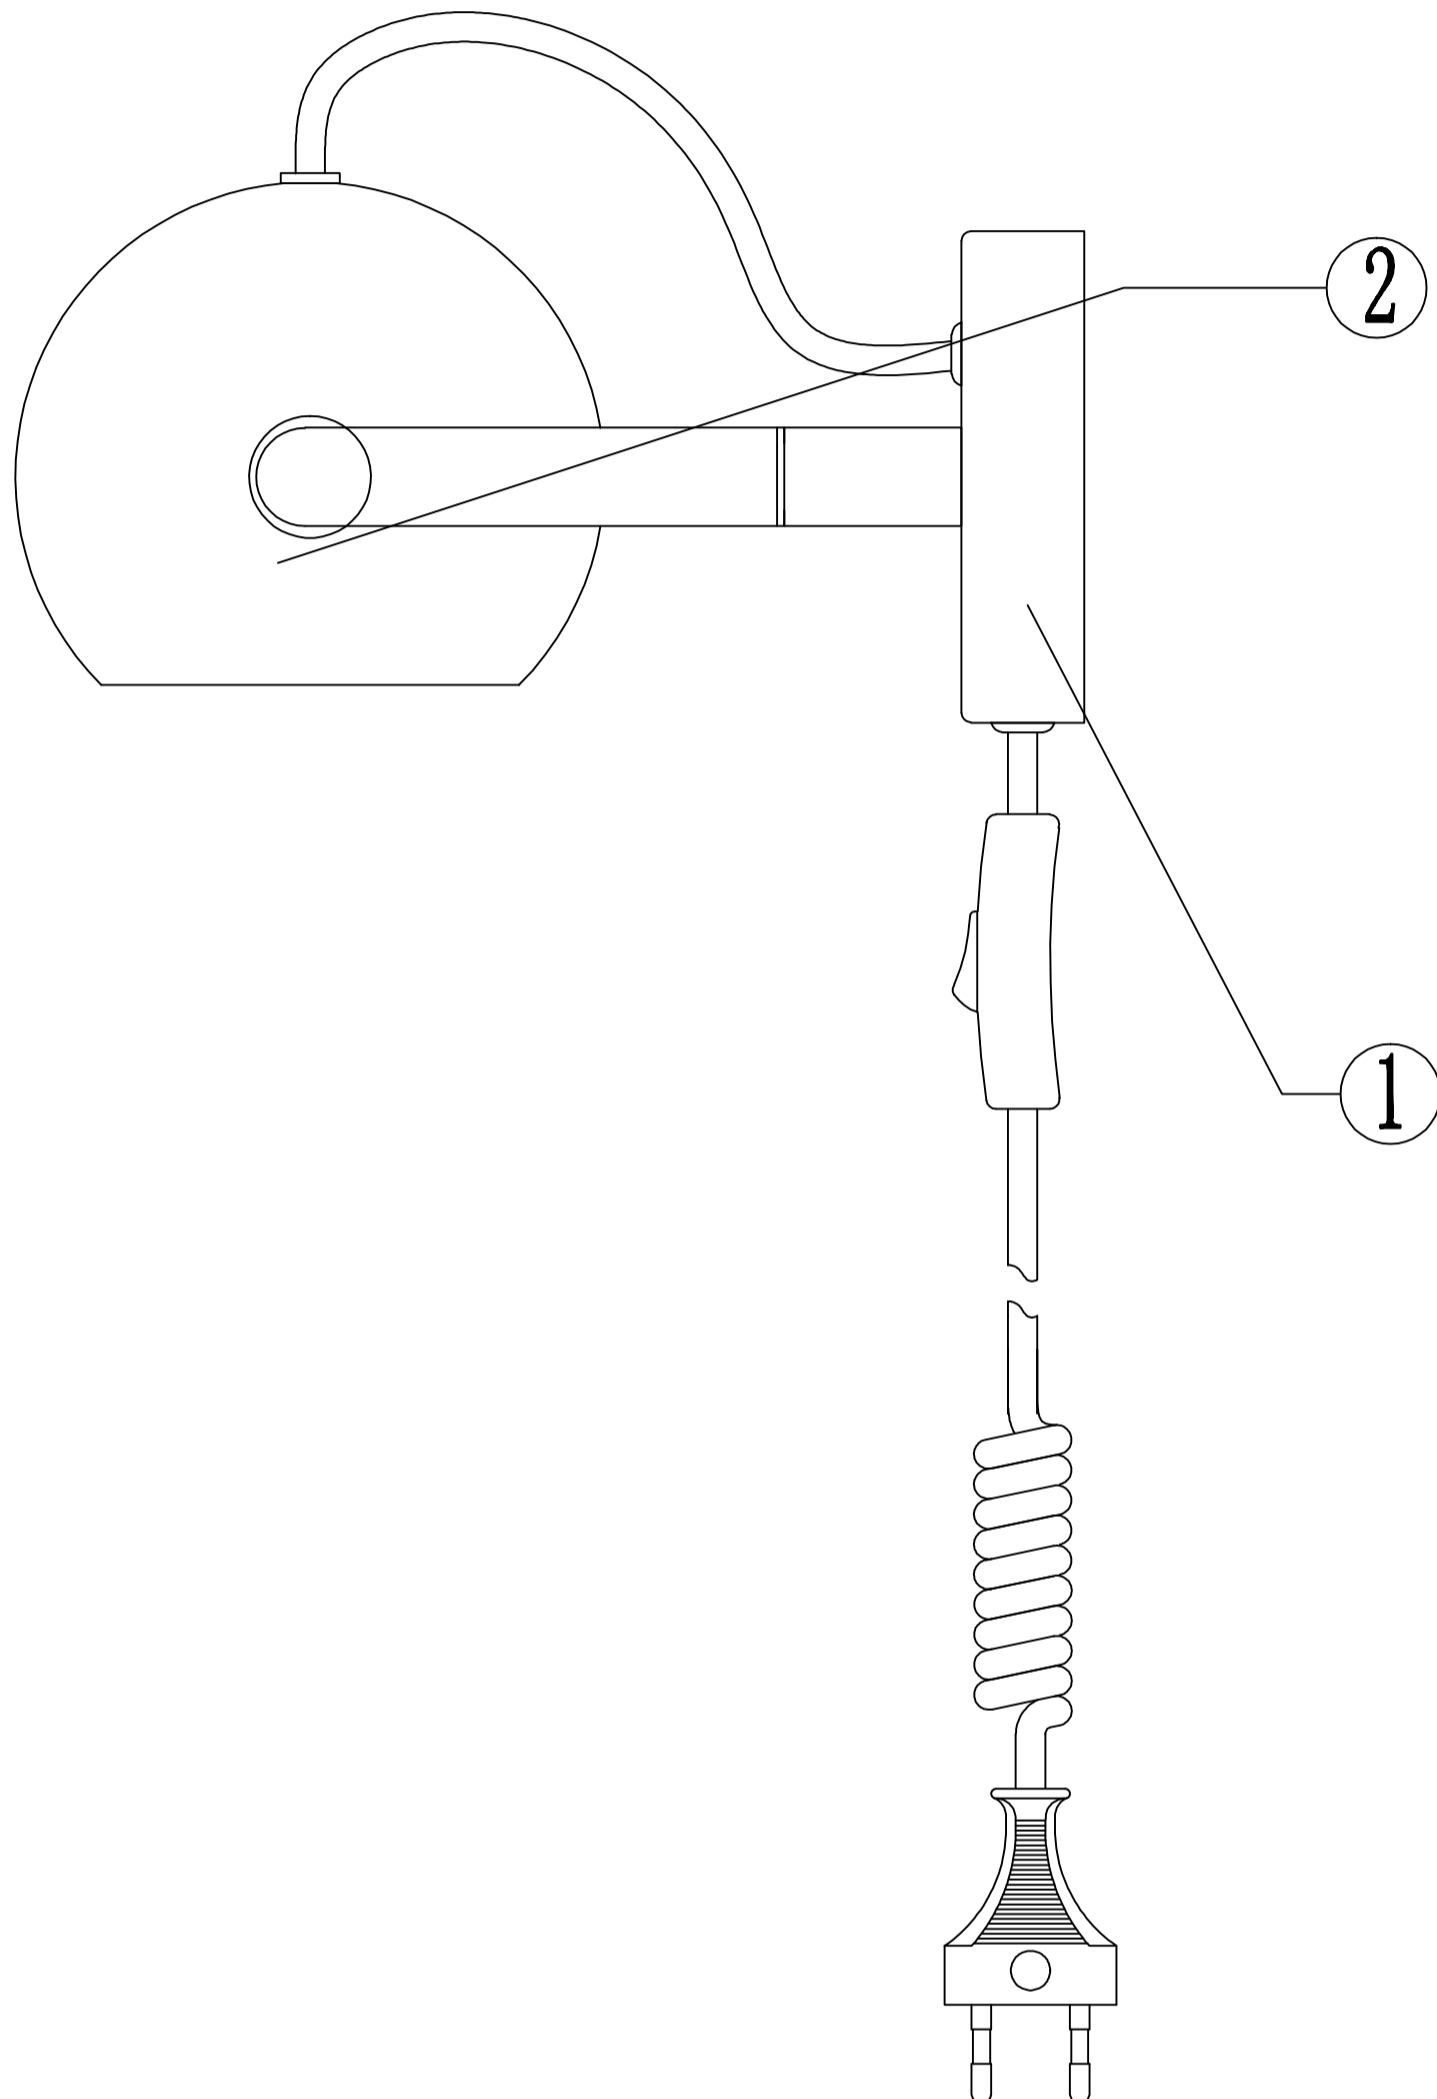

# INSTRUCTION MANUAL

Model: D.C væglampe  $\varnothing$ 12cm

halo  
design

COPENHAGEN

# INSTRUCTION MANUAL

**1** Follow the instruction sketch.

**2** Make sure power is OFF on the outlet, before beginning the installation.

**3** Insert the light bulb.

**4** Go through point 1 to 2 before connecting the lamp to the power.

230V .G9 . MAX LED 10W      0.5m