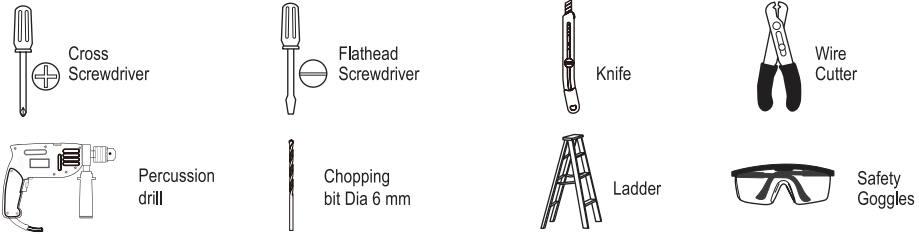

STONE FIELD
by S.A.E

INSTRUCTIONS MANUAL
for CUPRA

INTERIOR TABLE LAMP

Art Nr. 23321-045-71

Pre-Installation

PLANNING THE INSTALLATION

Read all instructions before assembly and installation. Before starting installation of the fixture or removal of a previous fixture, disconnect the power by turning off the circuit breaker or by removing the fuse at the fuse box. To avoid damaging this product, assemble it on a soft, non-abrasive surface such as carpet or cardboard.

TOOLS REQUIRED

Installation

Installation (continued)

Touch Dimmer: Short touch to turn On/OFF Long touch to adjust lumen

Operation

- Turn on power at the circuit breaker or fuse box.
- Turn the light switch on to activate the fixture.