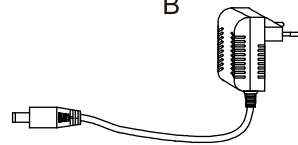

Package contents (parts are not to scale):

A

B

Part	Description	Quantity
A	Lighting fixture with wire	1
B	LED driver plug	1

Light source

Max. LED 11W 1200Lumen 3000K (Dimmable)

(Lamp gurantee: 3 years)

Care and Cleaning

STONE FIELD
by S.A.E

INSTRUCTIONS MANUAL
for CUPRA

INTERIOR TABLE LAMP

Art Nr. 23321-045-71

Pre-Installation

PLANNING THE INSTALLATION

Read all instructions before assembly and installation. Before starting installation of the fixture or removal of a previous fixture, disconnect the power by turning off the circuit breaker or by removing the fuse at the fuse box. To avoid damaging this product, assemble it on a soft, non-abrasive surface such as carpet or cardboard.