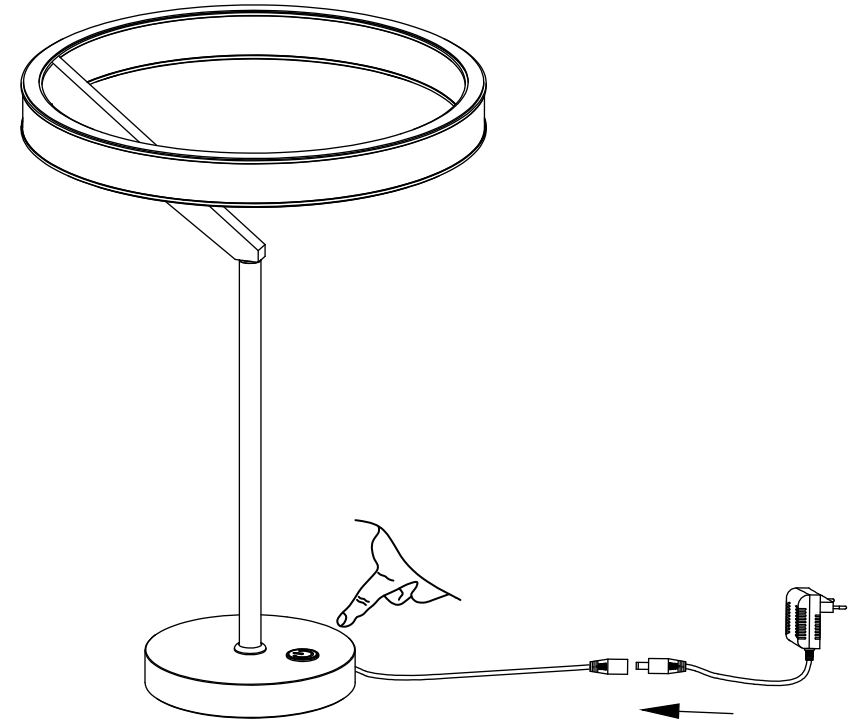

Package contents (parts are not to scale):

A

B

Part	Description	Quantity
A	Lighting fixture with wire	1
B	LED driver plug	1

Light source

Max. LED 11W 1200Lumen 3000K (Dimmable)

(Lamp gurantee: 3 years)

Care and Cleaning

STONE FIELD
by S.A.E

INSTRUCTIONS MANUAL
for CUPRA

INTERIOR TABLE LAMP

Art Nr. 23321-045-71

Pre-Installation

PLANNING THE INSTALLATION

Read all instructions before assembly and installation. Before starting installation of the fixture or removal of a previous fixture, disconnect the power by turning off the circuit breaker or by removing the fuse at the fuse box. To avoid damaging this product, assemble it on a soft, non-abrasive surface such as carpet or cardboard.

TOOLS REQUIRED

Installation

Installation (continued)

Touch Dimmer: Short touch to turn On/OFF Long touch to adjust lumen

Operation

- Turn on power at the circuit breaker or fuse box.
- Turn the light switch on to activate the fixture.