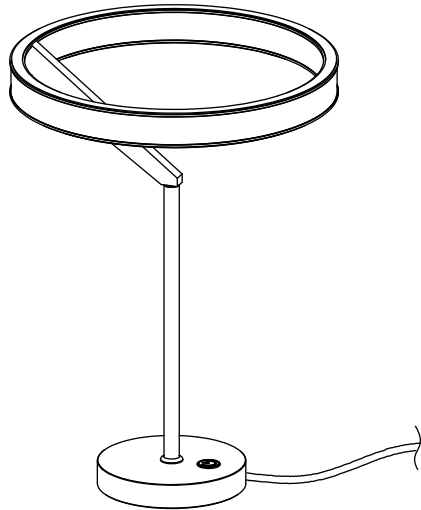

Package contents (parts are not to scale):

A

B

Part	Description	Quantity
A	Lighting fixture with wire	1
B	LED driver plug	1

Light source

Max. LED 11W 1200Lumen 3000K (Dimmable)

(Lamp gurantee: 3 years)

Care and Cleaning

STONE FIELD
by S.A.E

INSTRUCTIONS MANUAL
for CUPRA

INTERIOR TABLE LAMP

Art Nr. 23321-045-71

Pre-Installation

PLANNING THE INSTALLATION

Read all instructions before assembly and installation. Before starting installation of the fixture or removal of a previous fixture, disconnect the power by turning off the circuit breaker or by removing the fuse at the fuse box. To avoid damaging this product, assemble it on a soft, non-abrasive surface such as carpet or cardboard.