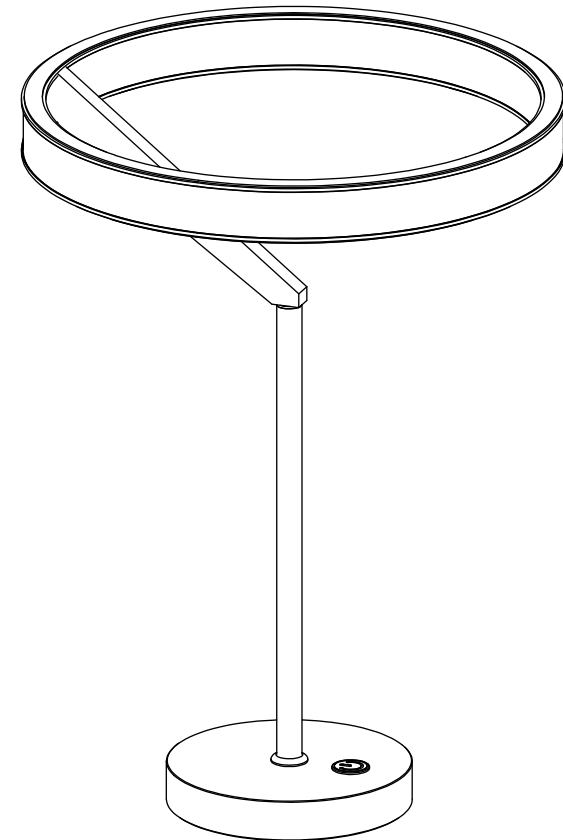

Package contents (parts are not to scale):

A

B

Part	Description	Quantity
A	Lighting fixture with wire	1
B	LED driver plug	1

Light source

Max. LED 11W 1200Lumen 3000K (Dimmable)

(Lamp gurantee: 3 years)

Care and Cleaning

STONE FIELD
by S.A.E

INSTRUCTIONS MANUAL
for CUPRA

INTERIOR TABLE LAMP

Art Nr. 23321-045-71

Pre-Installation

PLANNING THE INSTALLATION

Read all instructions before assembly and installation. Before starting installation of the fixture or removal of a previous fixture, disconnect the power by turning off the circuit breaker or by removing the fuse at the fuse box. To avoid damaging this product, assemble it on a soft, non-abrasive surface such as carpet or cardboard.