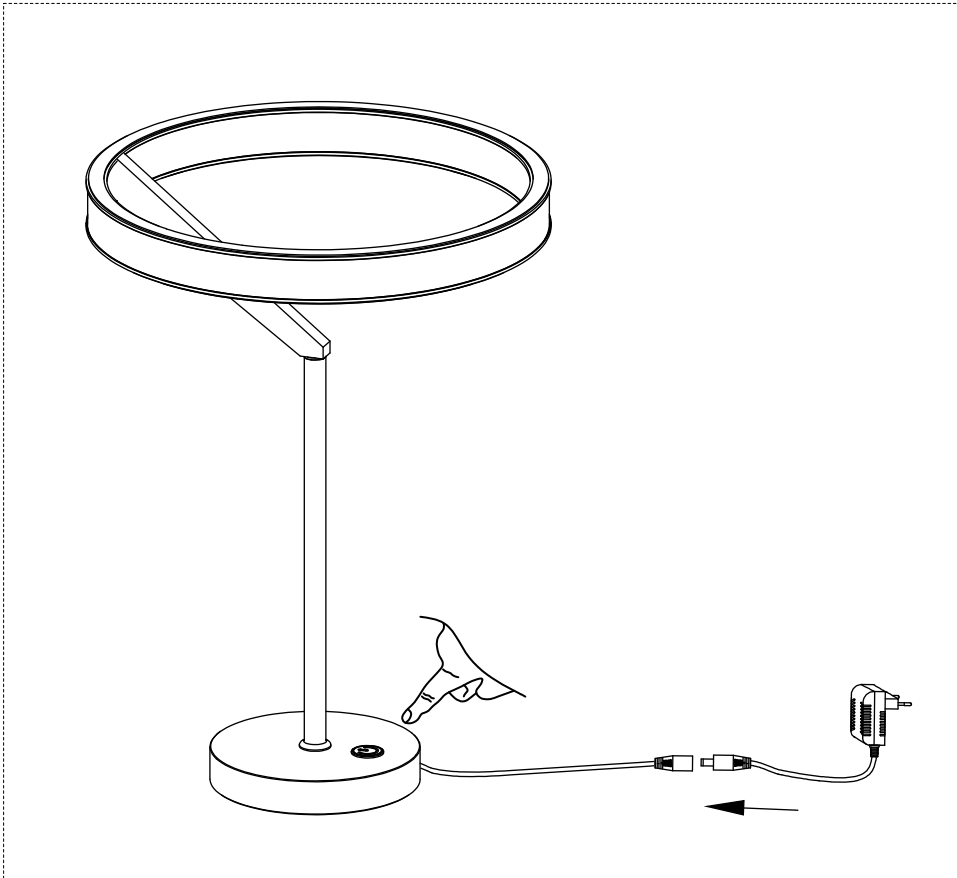

Package contents (parts are not to scale):

A

B

Part	Description	Quantity
A	Lighting fixture with wire	1
B	LED driver plug	1

Light source

Max. LED 11W 1200Lumen 3000K (Dimmable)

(Lamp gurantee: 3 years)

Care and Cleaning

STONE FIELD
by S.A.E

INSTRUCTIONS MANUAL
for CUPRA

INTERIOR TABLE LAMP

Art Nr. 23321-045-71

Pre-Installation

PLANNING THE INSTALLATION

Read all instructions before assembly and installation. Before starting installation of the fixture or removal of a previous fixture, disconnect the power by turning off the circuit breaker or by removing the fuse at the fuse box. To avoid damaging this product, assemble it on a soft, non-abrasive surface such as carpet or cardboard.

TOOLS REQUIRED

Installation

Installation (continued)

Touch Dimmer: Short touch to turn On/OFF Long touch to adjust lumen

Operation

- Turn on power at the circuit breaker or fuse box.
- Turn the light switch on to activate the fixture.