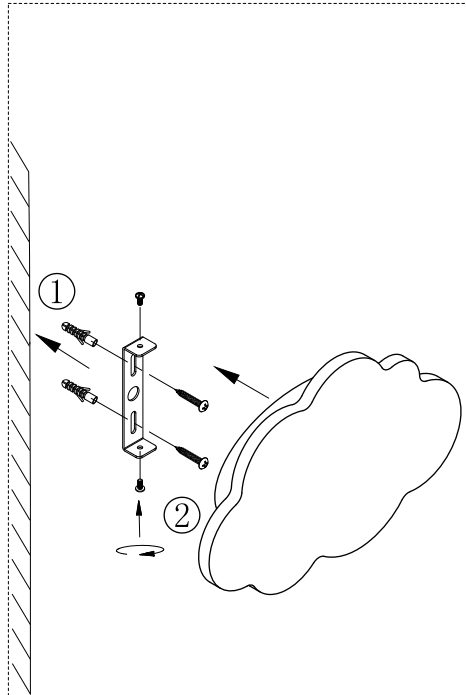

Package contents (parts are not to scale):

Part	Description	Quantity
A	Fixture body	1
B	Wall expansion particle	2
C	Self-Tapping screw	2
D	LED adaptor plug	1

Light source

Max. LED 7W 370Lumen 3000K (Dimmable)

INTERIOR WALL LAMP

Art Nr. 46088-024-44

Pre-Installation

PLANNING THE INSTALLATION

Read all instructions before assembly and installation. Before starting installation of the fixture or removal of a previous fixture, disconnect the power by turning off the circuit breaker or by removing the fuse at the fuse box. To avoid damaging this product, assemble it on a soft, non-abrasive surface such as carpet or cardboard.

TOOLS REQUIRED

Installation

Step 1.

Step 2.

Installation (continued)

Operation

- Turn on power at the circuit breaker or fuse box.
- Turn the light switch on to activate the fixture.