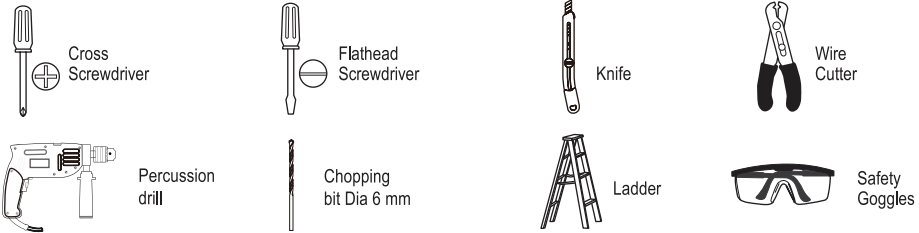

Pre-Installation

PLANNING THE INSTALLATION

Read all instructions before assembly and installation. Before starting installation of the fixture or removal of a previous fixture, disconnect the power by turning off the circuit breaker or by removing the fuse at the fuse box. To avoid damaging this product, assemble it on a soft, non-abrasive surface such as carpet or cardboard.

TOOLS REQUIRED