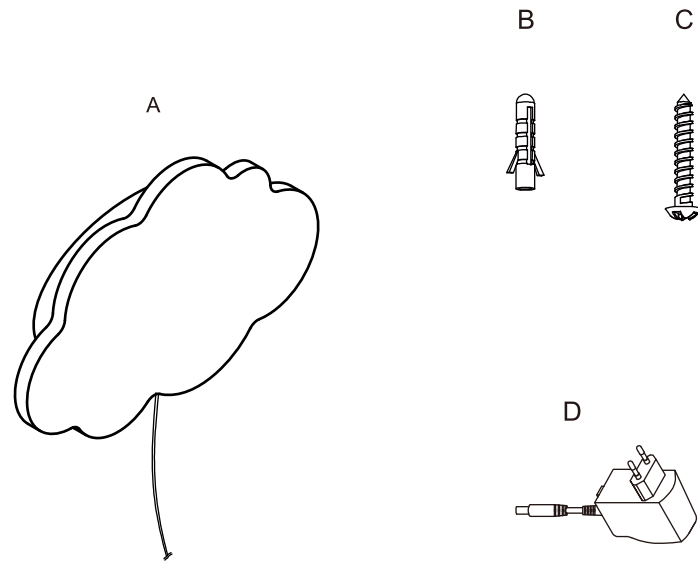

Package contents (parts are not to scale):

Part	Description	Quantity
A	Fixture body	1
B	Wall expansion particle	2
C	Self-Tapping screw	2
D	LED adaptor plug	1

Light source

Max. LED 7W 370Lumen 3000K (Dimmable)

INTERIOR WALL LAMP

Art Nr. 46088-024-44

Pre-Installation

PLANNING THE INSTALLATION

Read all instructions before assembly and installation. Before starting installation of the fixture or removal of a previous fixture, disconnect the power by turning off the circuit breaker or by removing the fuse at the fuse box. To avoid damaging this product, assemble it on a soft, non-abrasive surface such as carpet or cardboard.