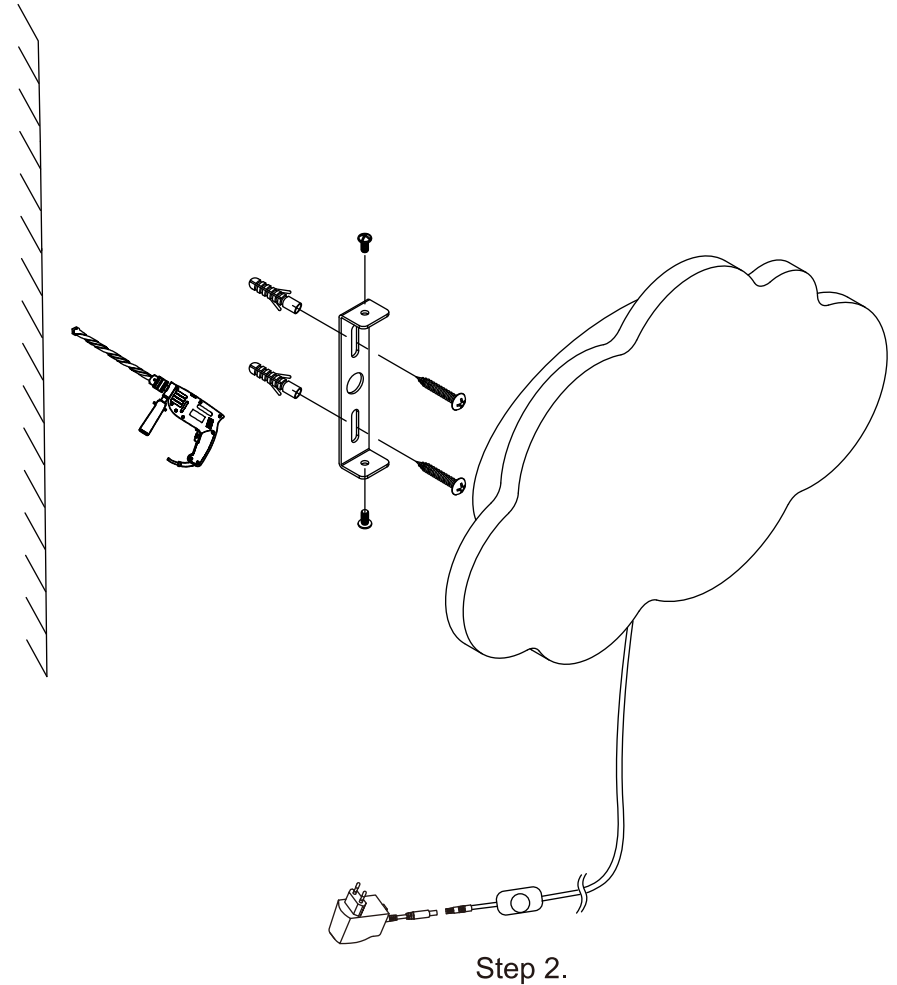

Package contents (parts are not to scale):

Part	Description	Quantity
A	Fixture body	1
B	Wall expansion particle	2
C	Self-Tapping screw	2
D	LED adaptor plug	1

Light source

Max. LED 7W 370Lumen 3000K (Dimmable)

INTERIOR WALL LAMP

Art Nr. 46088-024-44

Pre-Installation

PLANNING THE INSTALLATION

Read all instructions before assembly and installation. Before starting installation of the fixture or removal of a previous fixture, disconnect the power by turning off the circuit breaker or by removing the fuse at the fuse box. To avoid damaging this product, assemble it on a soft, non-abrasive surface such as carpet or cardboard.

TOOLS REQUIRED

Installation

Step 1.

Step 2.

Installation (continued)

Operation

- Turn on power at the circuit breaker or fuse box.
- Turn the light switch on to activate the fixture.