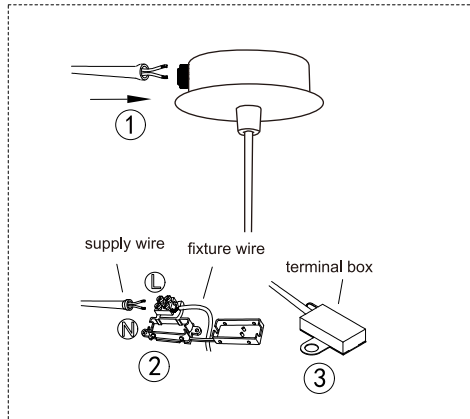

Pre-Installation

PLANNING THE INSTALLATION

Read all instructions before assembly and installation. Before starting installation of the fixture or removal of a previous fixture, disconnect the power by turning off the circuit breaker or by removing the fuse at the fuse box. To avoid damaging this product, assemble it on a soft, non-abrasive surface such as carpet or cardboard.

TOOLS REQUIRED

Installation (Make sure to turn off the main power)

Step 1.

Step 2.

Step 3.

Step 4.

Installation (continued)

Operation

- Turn on power at the circuit breaker or fuse box.
- Turn the light switch on to activate the fixture.