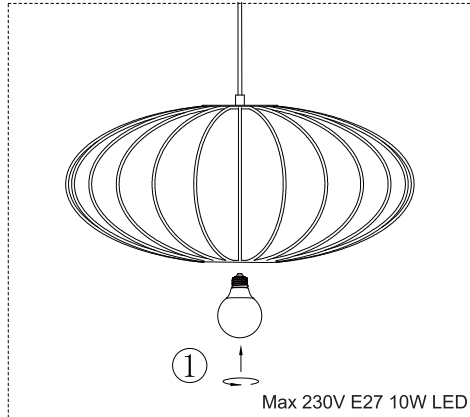

Pre-Installation

PLANNING THE INSTALLATION

Read all instructions before assembly and installation. Before starting installation of the fixture or removal of a previous fixture, disconnect the power by turning off the circuit breaker or by removing the fuse at the fuse box. To avoid damaging this product, assemble it on a soft, non-abrasive surface such as carpet or cardboard.

TOOLS REQUIRED

Installation (Make sure to turn off the main power)

Step 4.

Installation (continued)

Operation

- ☐ Turn on power at the circuit breaker or fuse box.
- ☐ Turn the light switch on to activate the fixture.