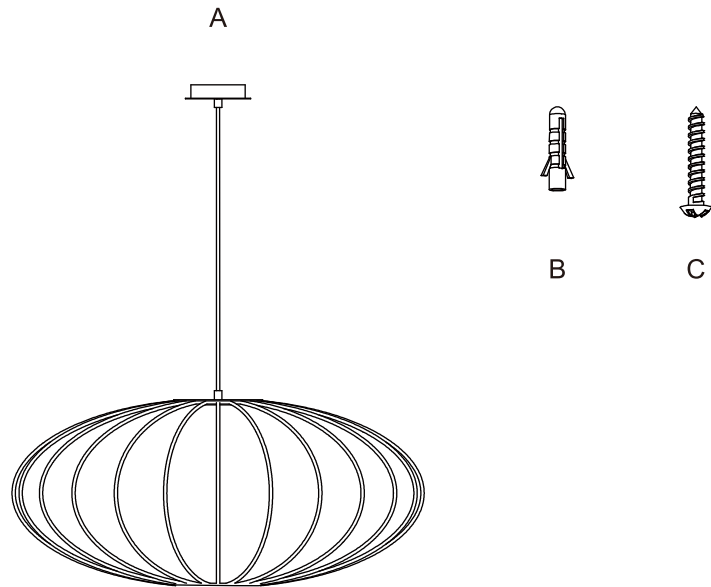

Package contents (parts are not to scale):

Part	Description	Quantity
A	Fixture body with wire	1
B	Wall expansion particle	2
C	Self-Tapping screw	2

Light source

230V E27 4 x 10W LED Max (not include)

Care and Cleaning