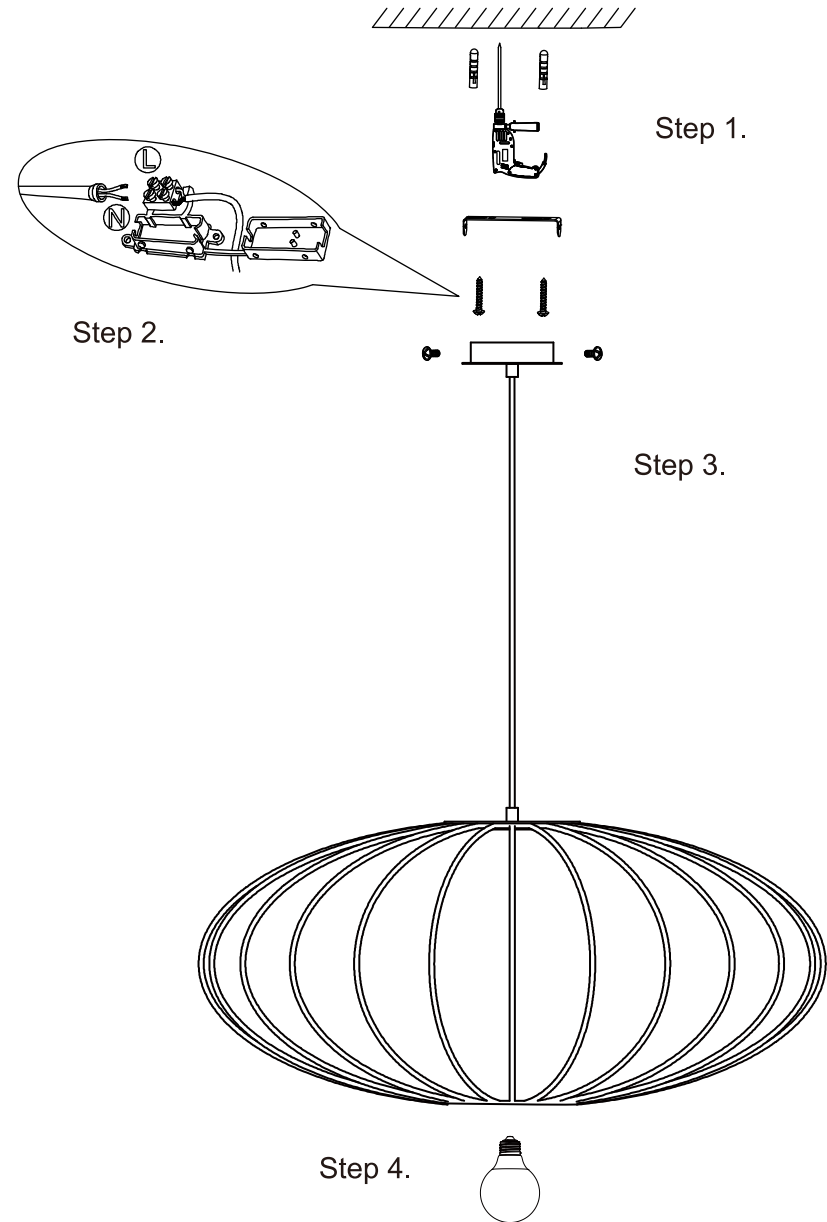

Package contents (parts are not to scale):

Part	Description	Quantity
A	Fixture body with wire	1
B	Wall expansion particle	2
C	Self-Tapping screw	2

Light source

230V E27 4 x 10W LED Max (not include)

Care and Cleaning

Pre-Installation

PLANNING THE INSTALLATION

Read all instructions before assembly and installation. Before starting installation of the fixture or removal of a previous fixture, disconnect the power by turning off the circuit breaker or by removing the fuse at the fuse box. To avoid damaging this product, assemble it on a soft, non-abrasive surface such as carpet or cardboard.

TOOLS REQUIRED

Installation (Make sure to turn off the main power)

Step 1.

Step 2.

Step 3.

Step 4.

Installation (continued)

Operation

- Turn on power at the circuit breaker or fuse box.
- Turn the light switch on to activate the fixture.