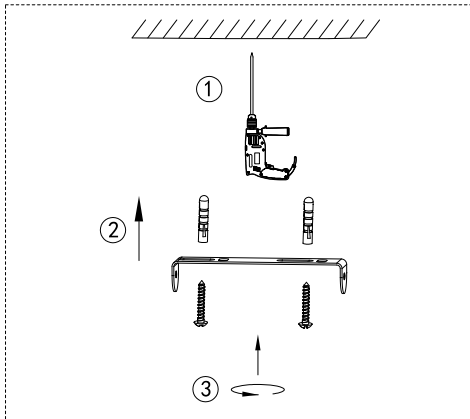

Installation (Make sure to turn off the main power)

Step 1.