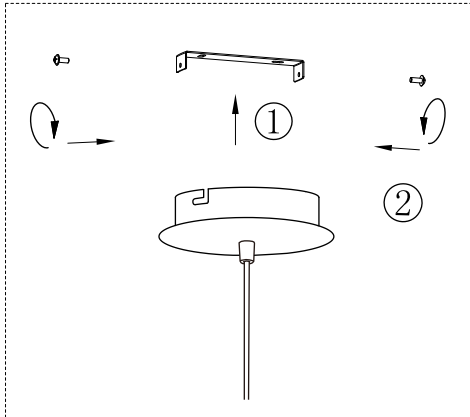

Package contents (parts are not to scale):

Part	Description	Quantity
A	Fixture body with wire	1
B	Wall expansion particle	2
C	Self-Tapping screw	2

Light source

230V E27 4 x 10W LED Max (not include)

Care and Cleaning

Pre-Installation

PLANNING THE INSTALLATION

Read all instructions before assembly and installation. Before starting installation of the fixture or removal of a previous fixture, disconnect the power by turning off the circuit breaker or by removing the fuse at the fuse box. To avoid damaging this product, assemble it on a soft, non-abrasive surface such as carpet or cardboard.

TOOLS REQUIRED

Installation (Make sure to turn off the main power)

Step 1.

Step 2.

Step 3.

Step 4.

Installation (continued)

Operation